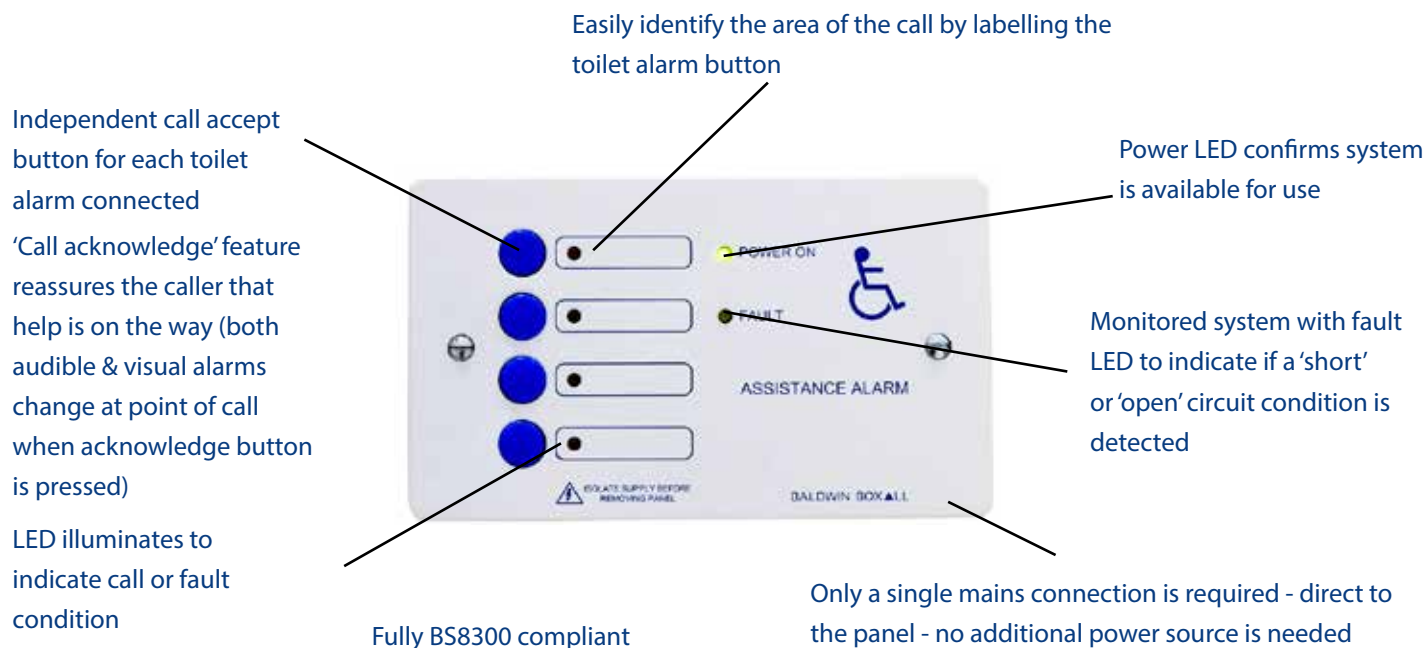

DTA4

Toilet Alarm controller

Panel dimensions: 146 mm (W) x 86 mm (H). (Requires a 35 mm double gang back box)