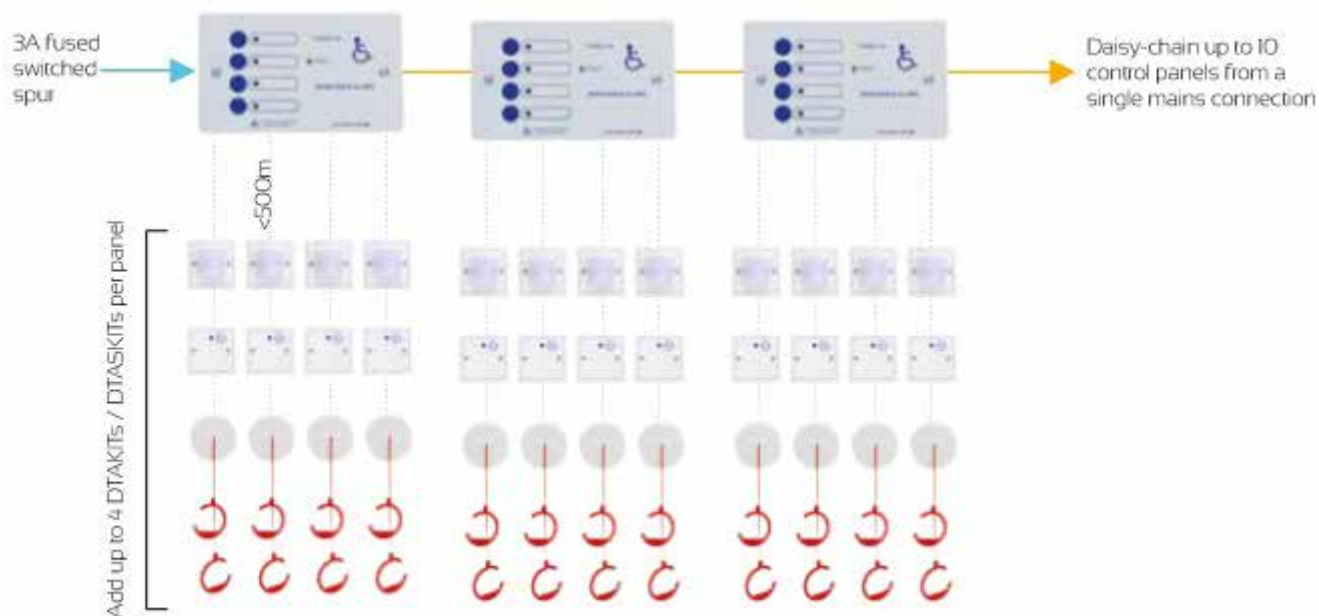

Please note: Stainless steel products are not intended for use in humid areas.